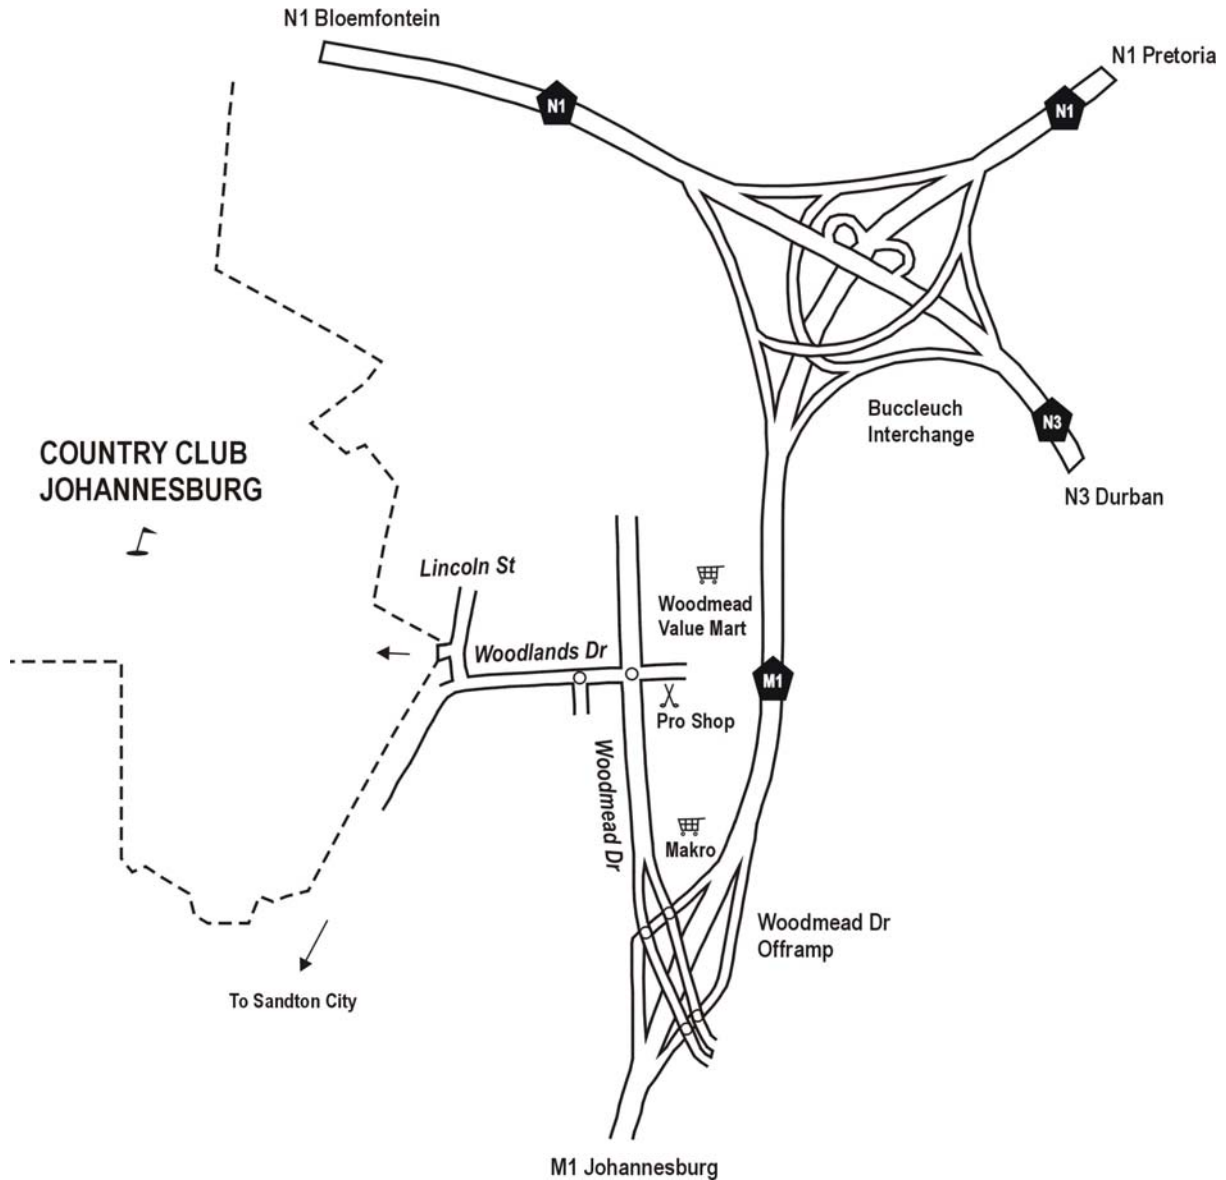

The Country Club Johannesburg

Directions from Jhb Int Airport:

N3 North Pretoria
M1 South Johannesburg
Take Woodmead Drive Offramp
Right onto Woodmead Dr
Left into Woodlands Dr
Right into Lincoln St
First left into Country Club

Directions from Pretoria:

N1 South Johannesburg
M1 South Johannesburg
Take Woodmead Drive Offramp
Right onto Woodmead Dr
Left into Woodlands Dr
Right into Lincoln St
First left into Country Club

Directions from Jhb CBD / Sandton:

M1 North Pretoria
Take Woodmead Drive Offramp
Left onto Woodmead Dr
Left into Woodlands Dr
Right into Lincoln St
First left into Country Club